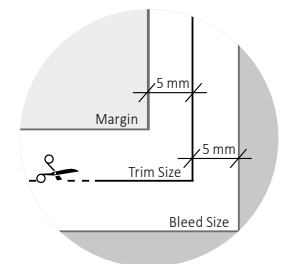

Technical requirements:

- Formats: tiff, psd, eps, pdf (text in curves)
- Resolution: 300 dpi
- Colour Mode: CMYK

СИТЕ ЛИЦА НА РЕВМАТА

КАКО ДА СЕ КОРИСТИ ПЧЕЛИНИОТ ВОСОК

ЛУК - до старост без болести!